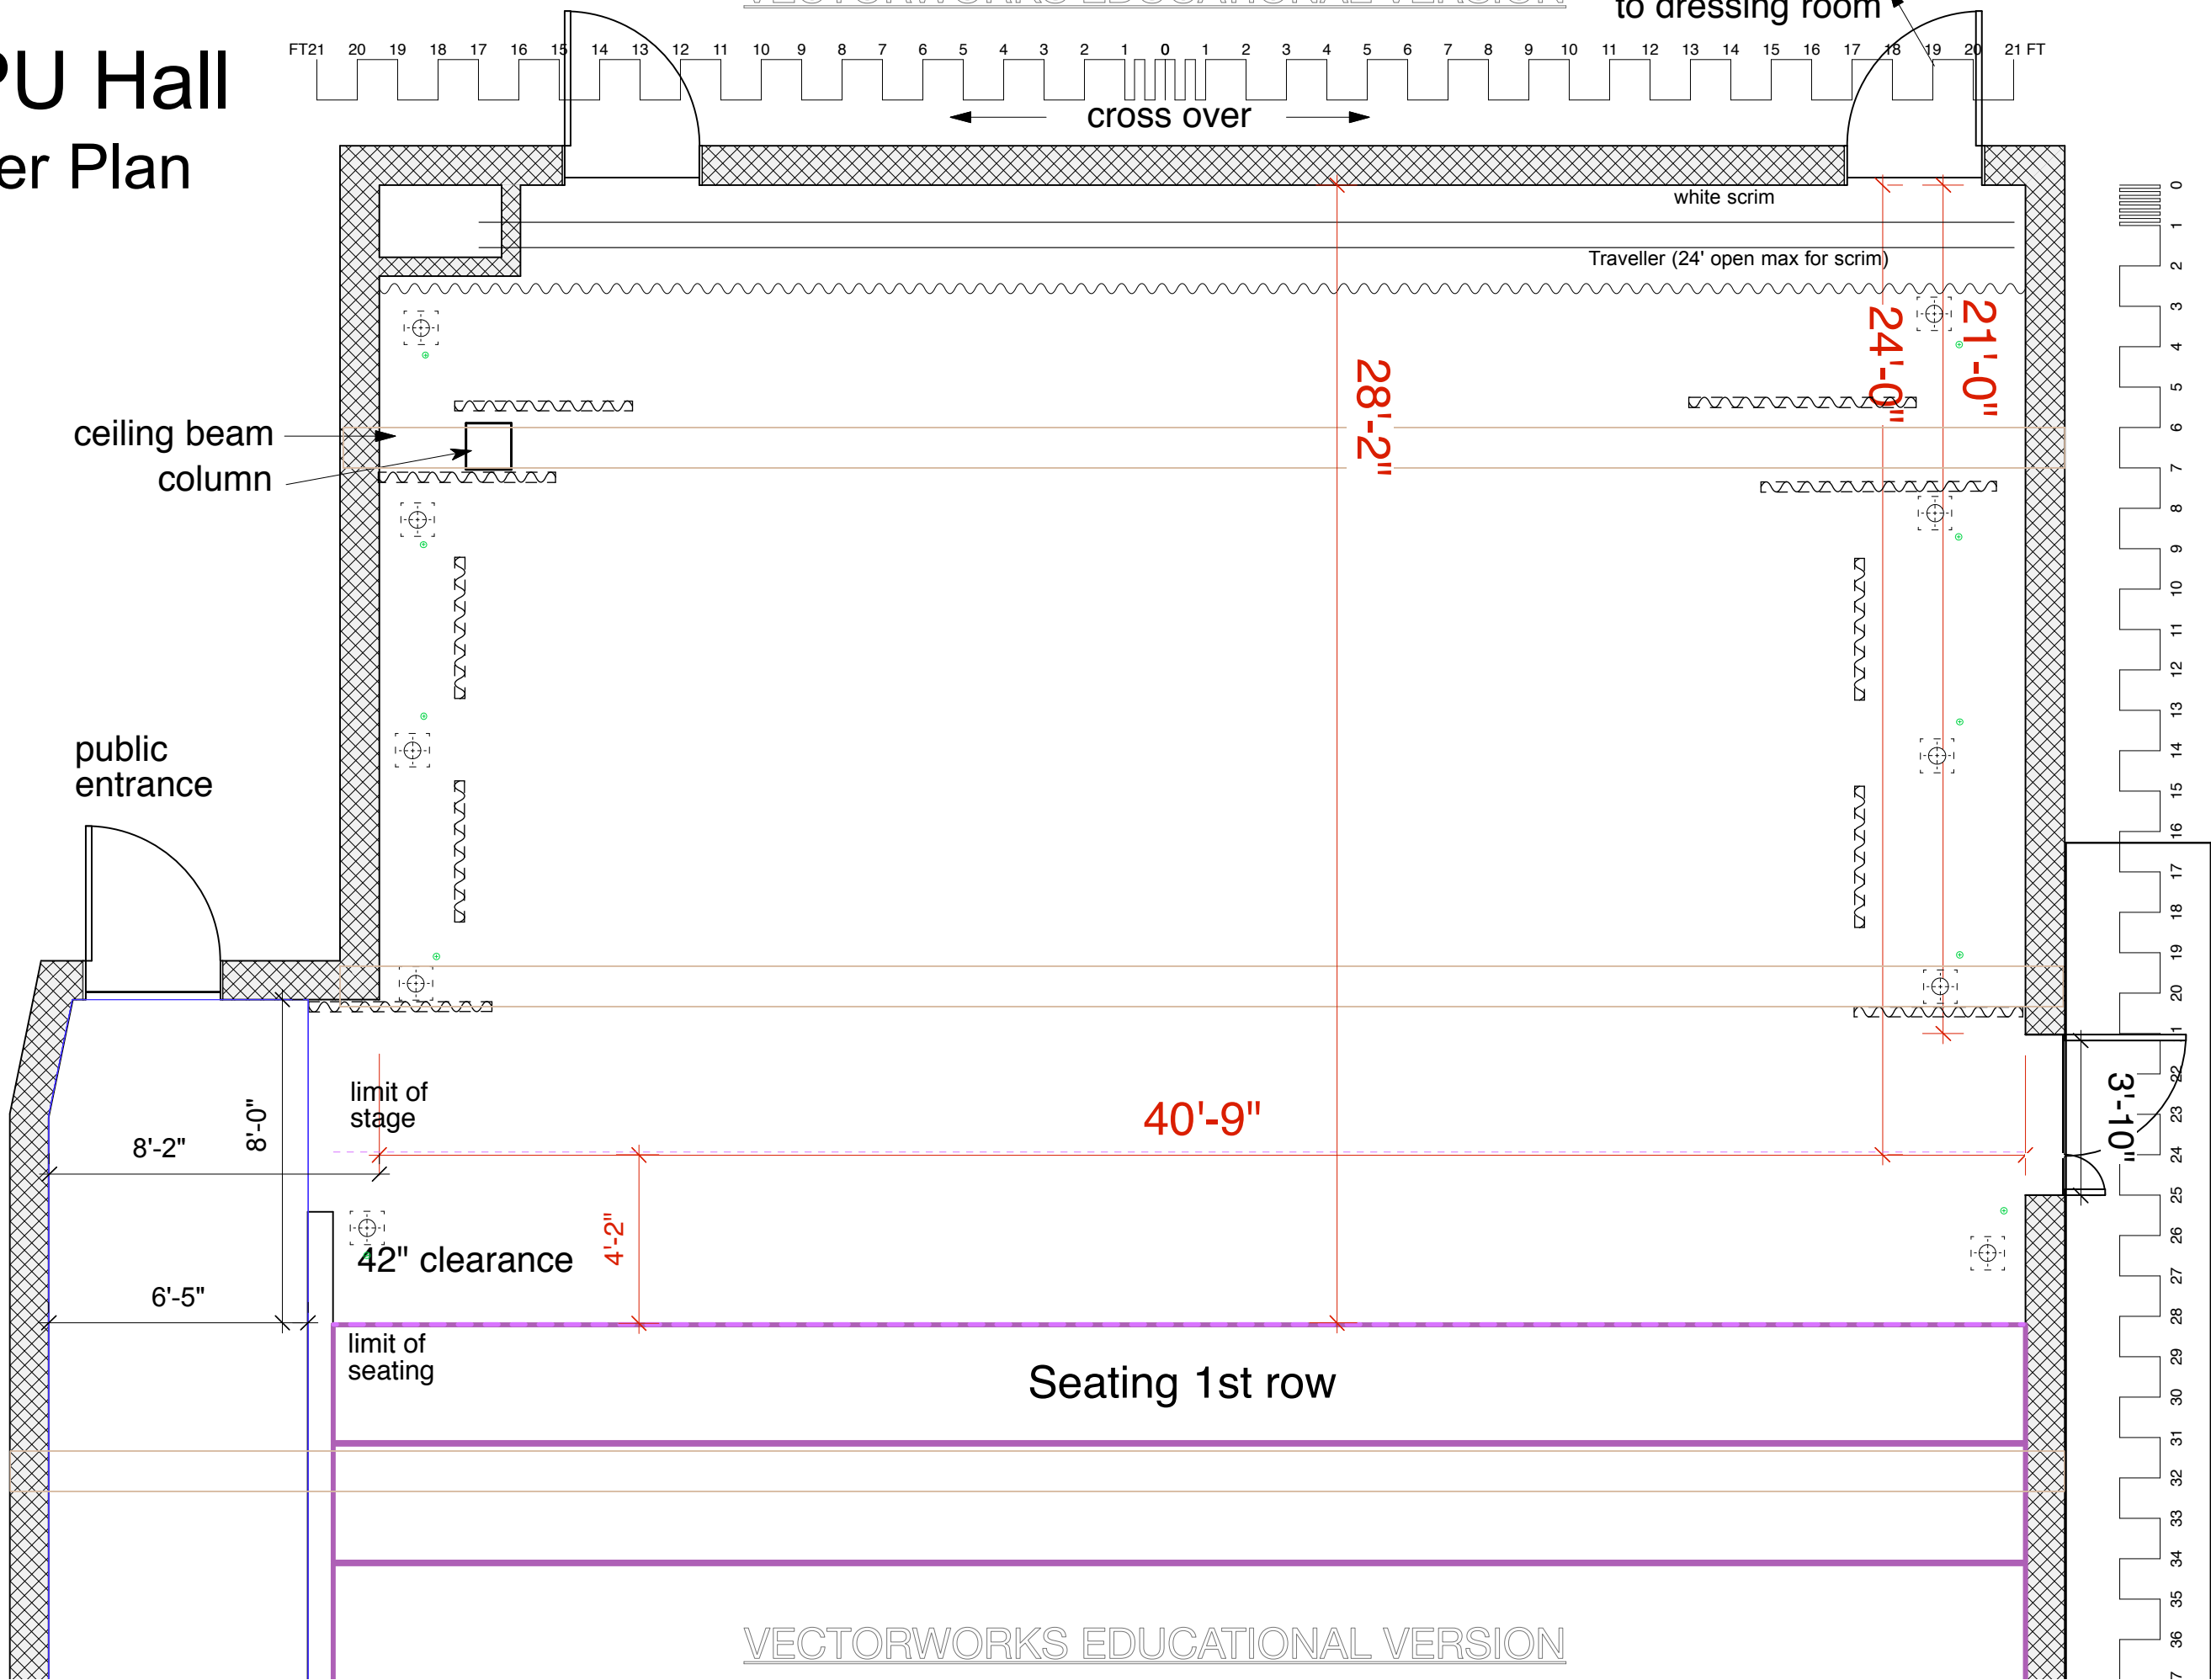

# LSPU Hall Master Plan

VECTORWORKS EDUCATIONAL VERSION

to dressing room

VECTORWORKS EDUCATIONAL VERSION