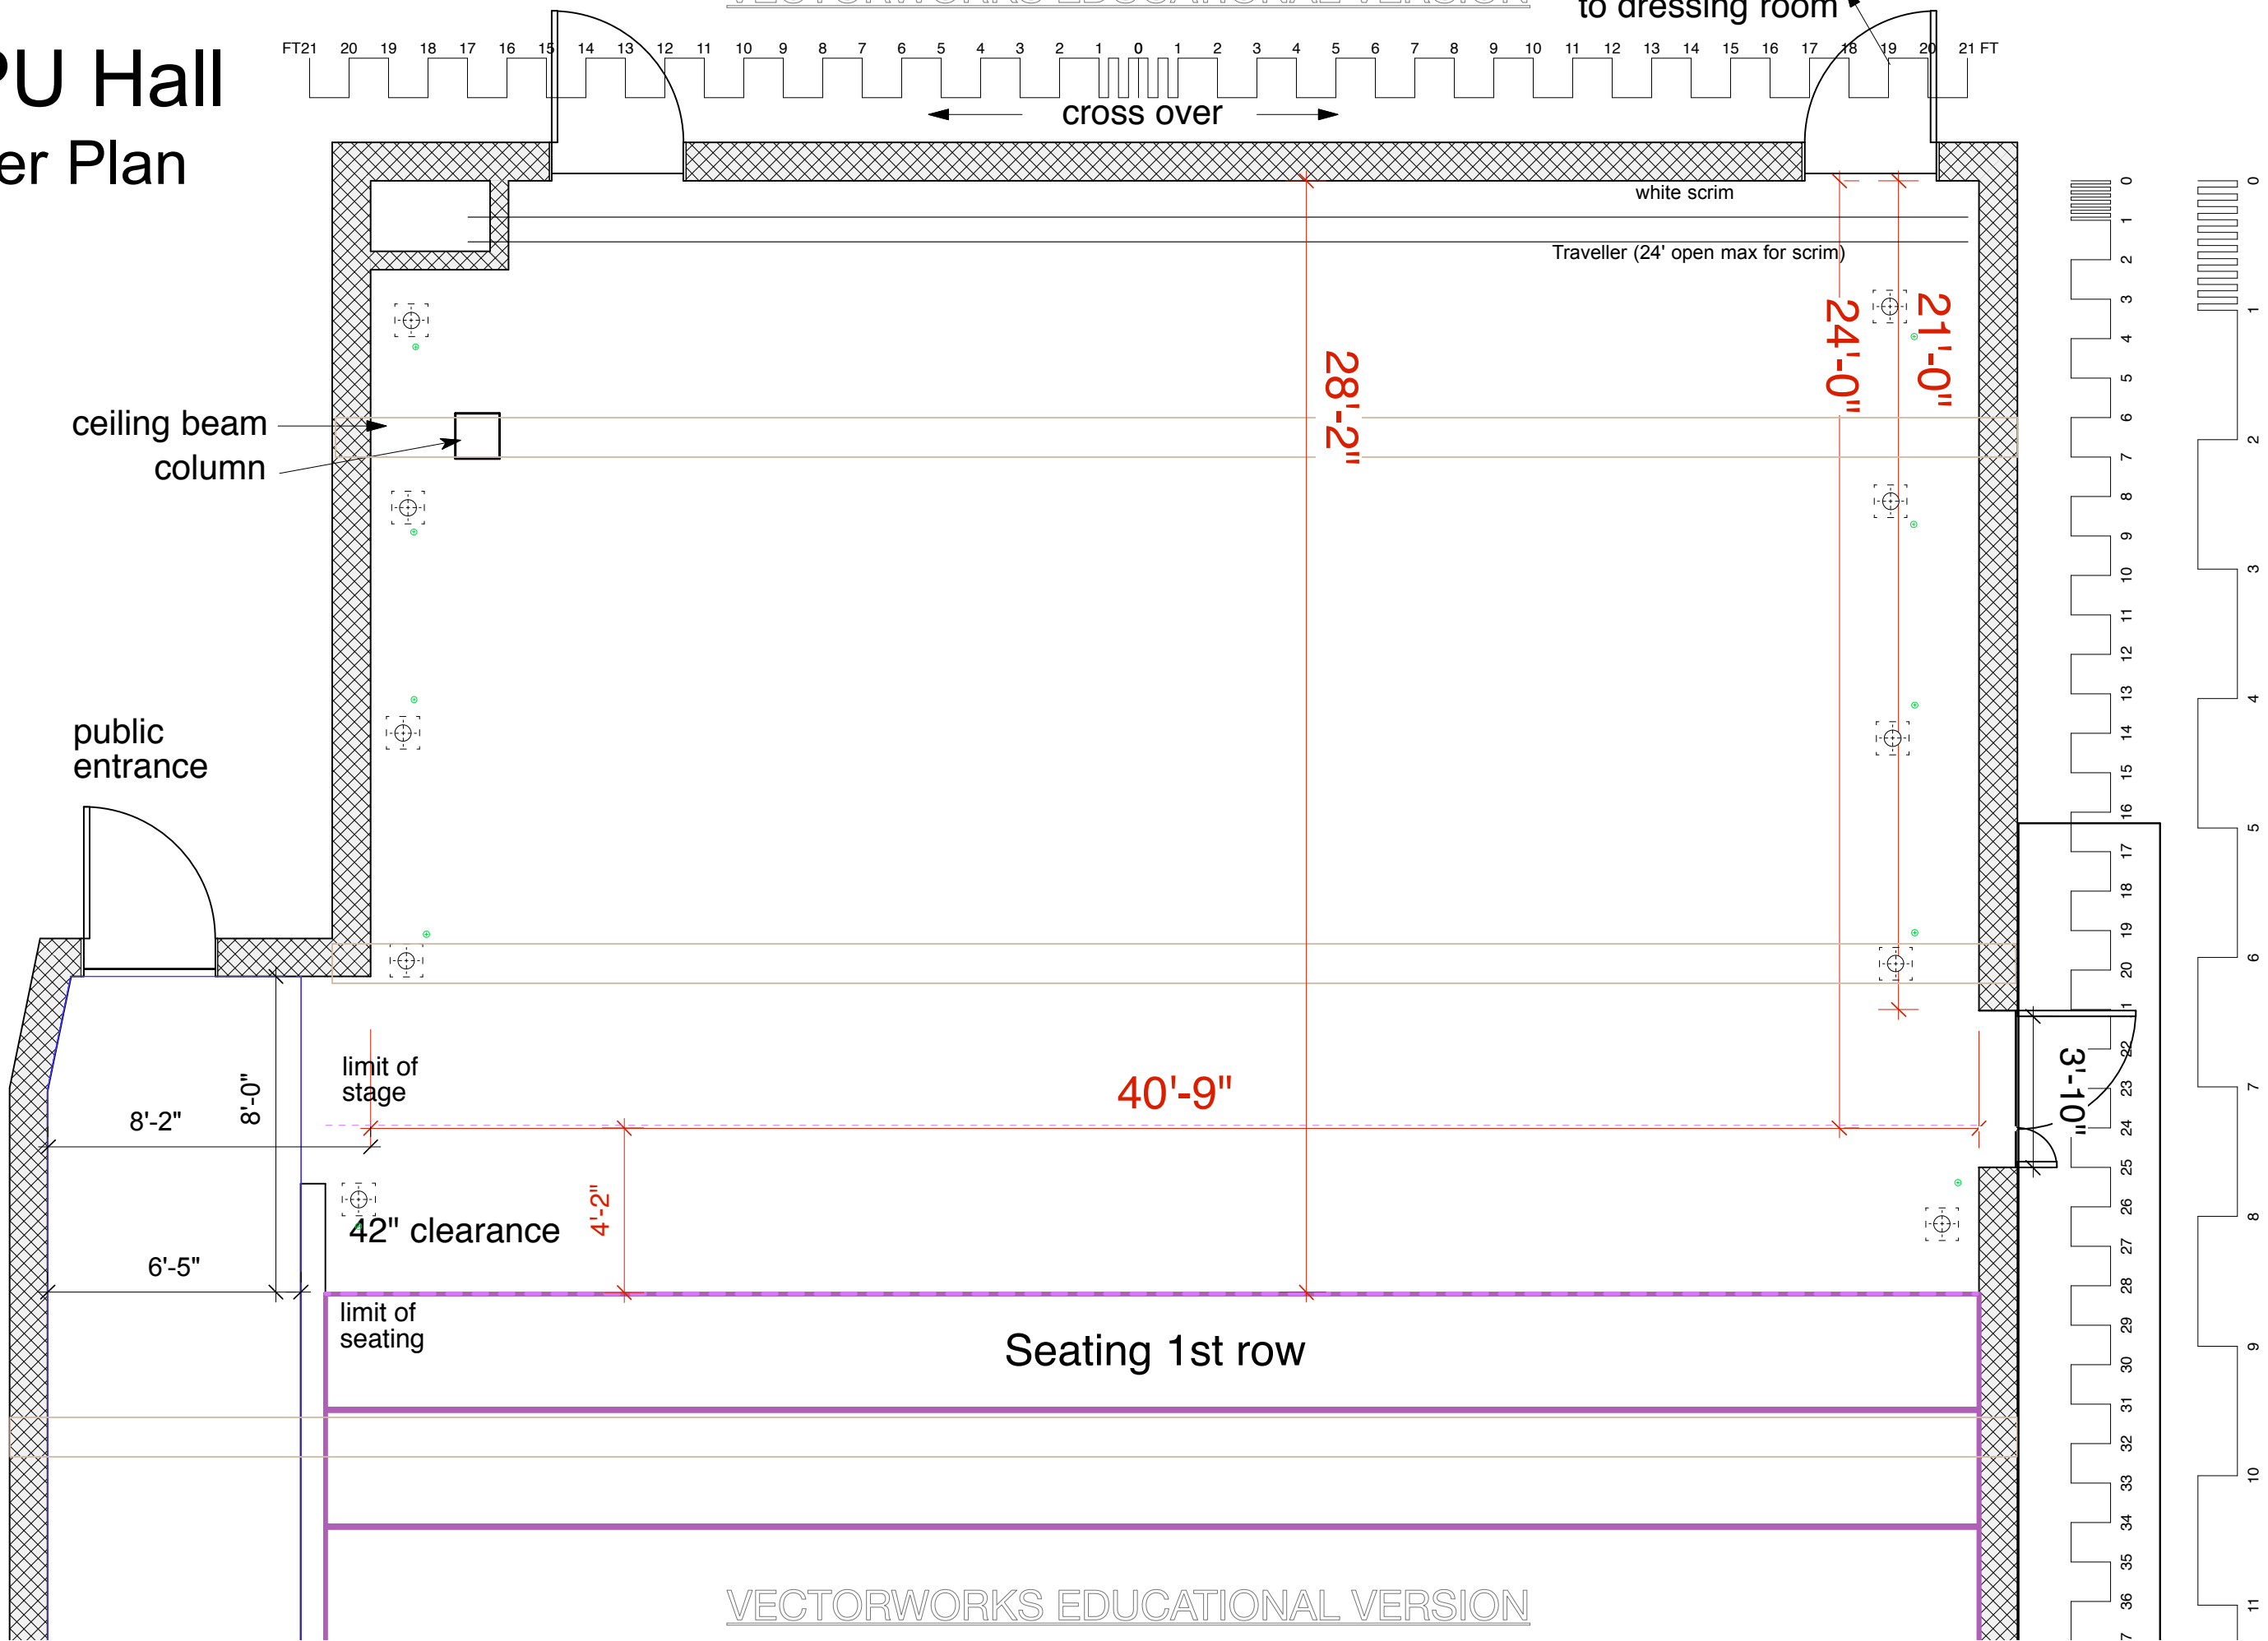

LSPU Hall Master Plan

VECTORWORKS EDUCATIONAL VERSION

to dressing room

VECTORWORKS EDUCATIONAL VERSION